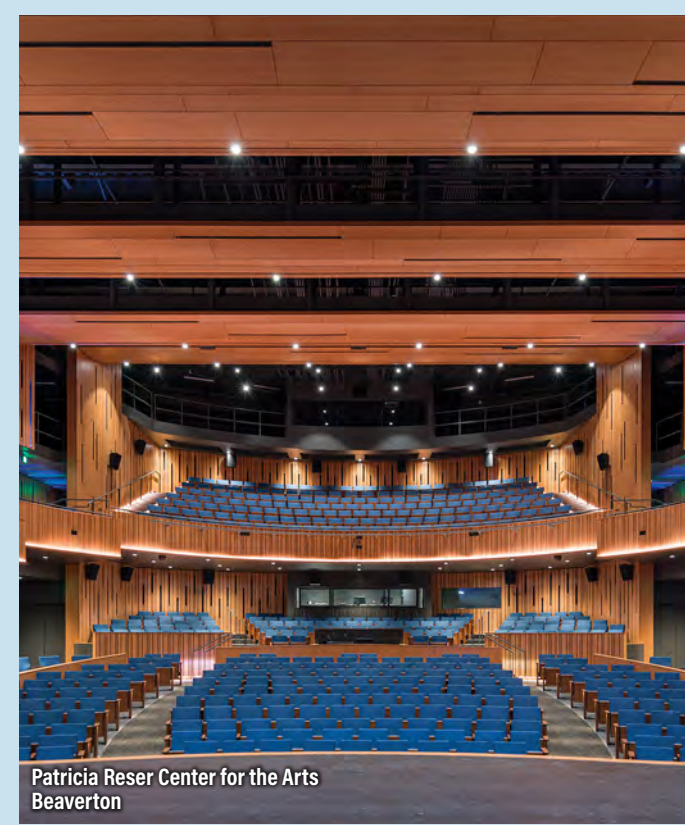

Tualatin Valley Oregon Event Planners Guide

Washington County Visitors Association
tualatinvalley.org

Wendy Popkin, Vice President of Destination Sales
wendy@wcva.org
T: 971-245-2631

Washington County Visitors Association
12725 SW Millikan Way, Suite 210 Beaverton, OR 97005
tualatinvalley.org