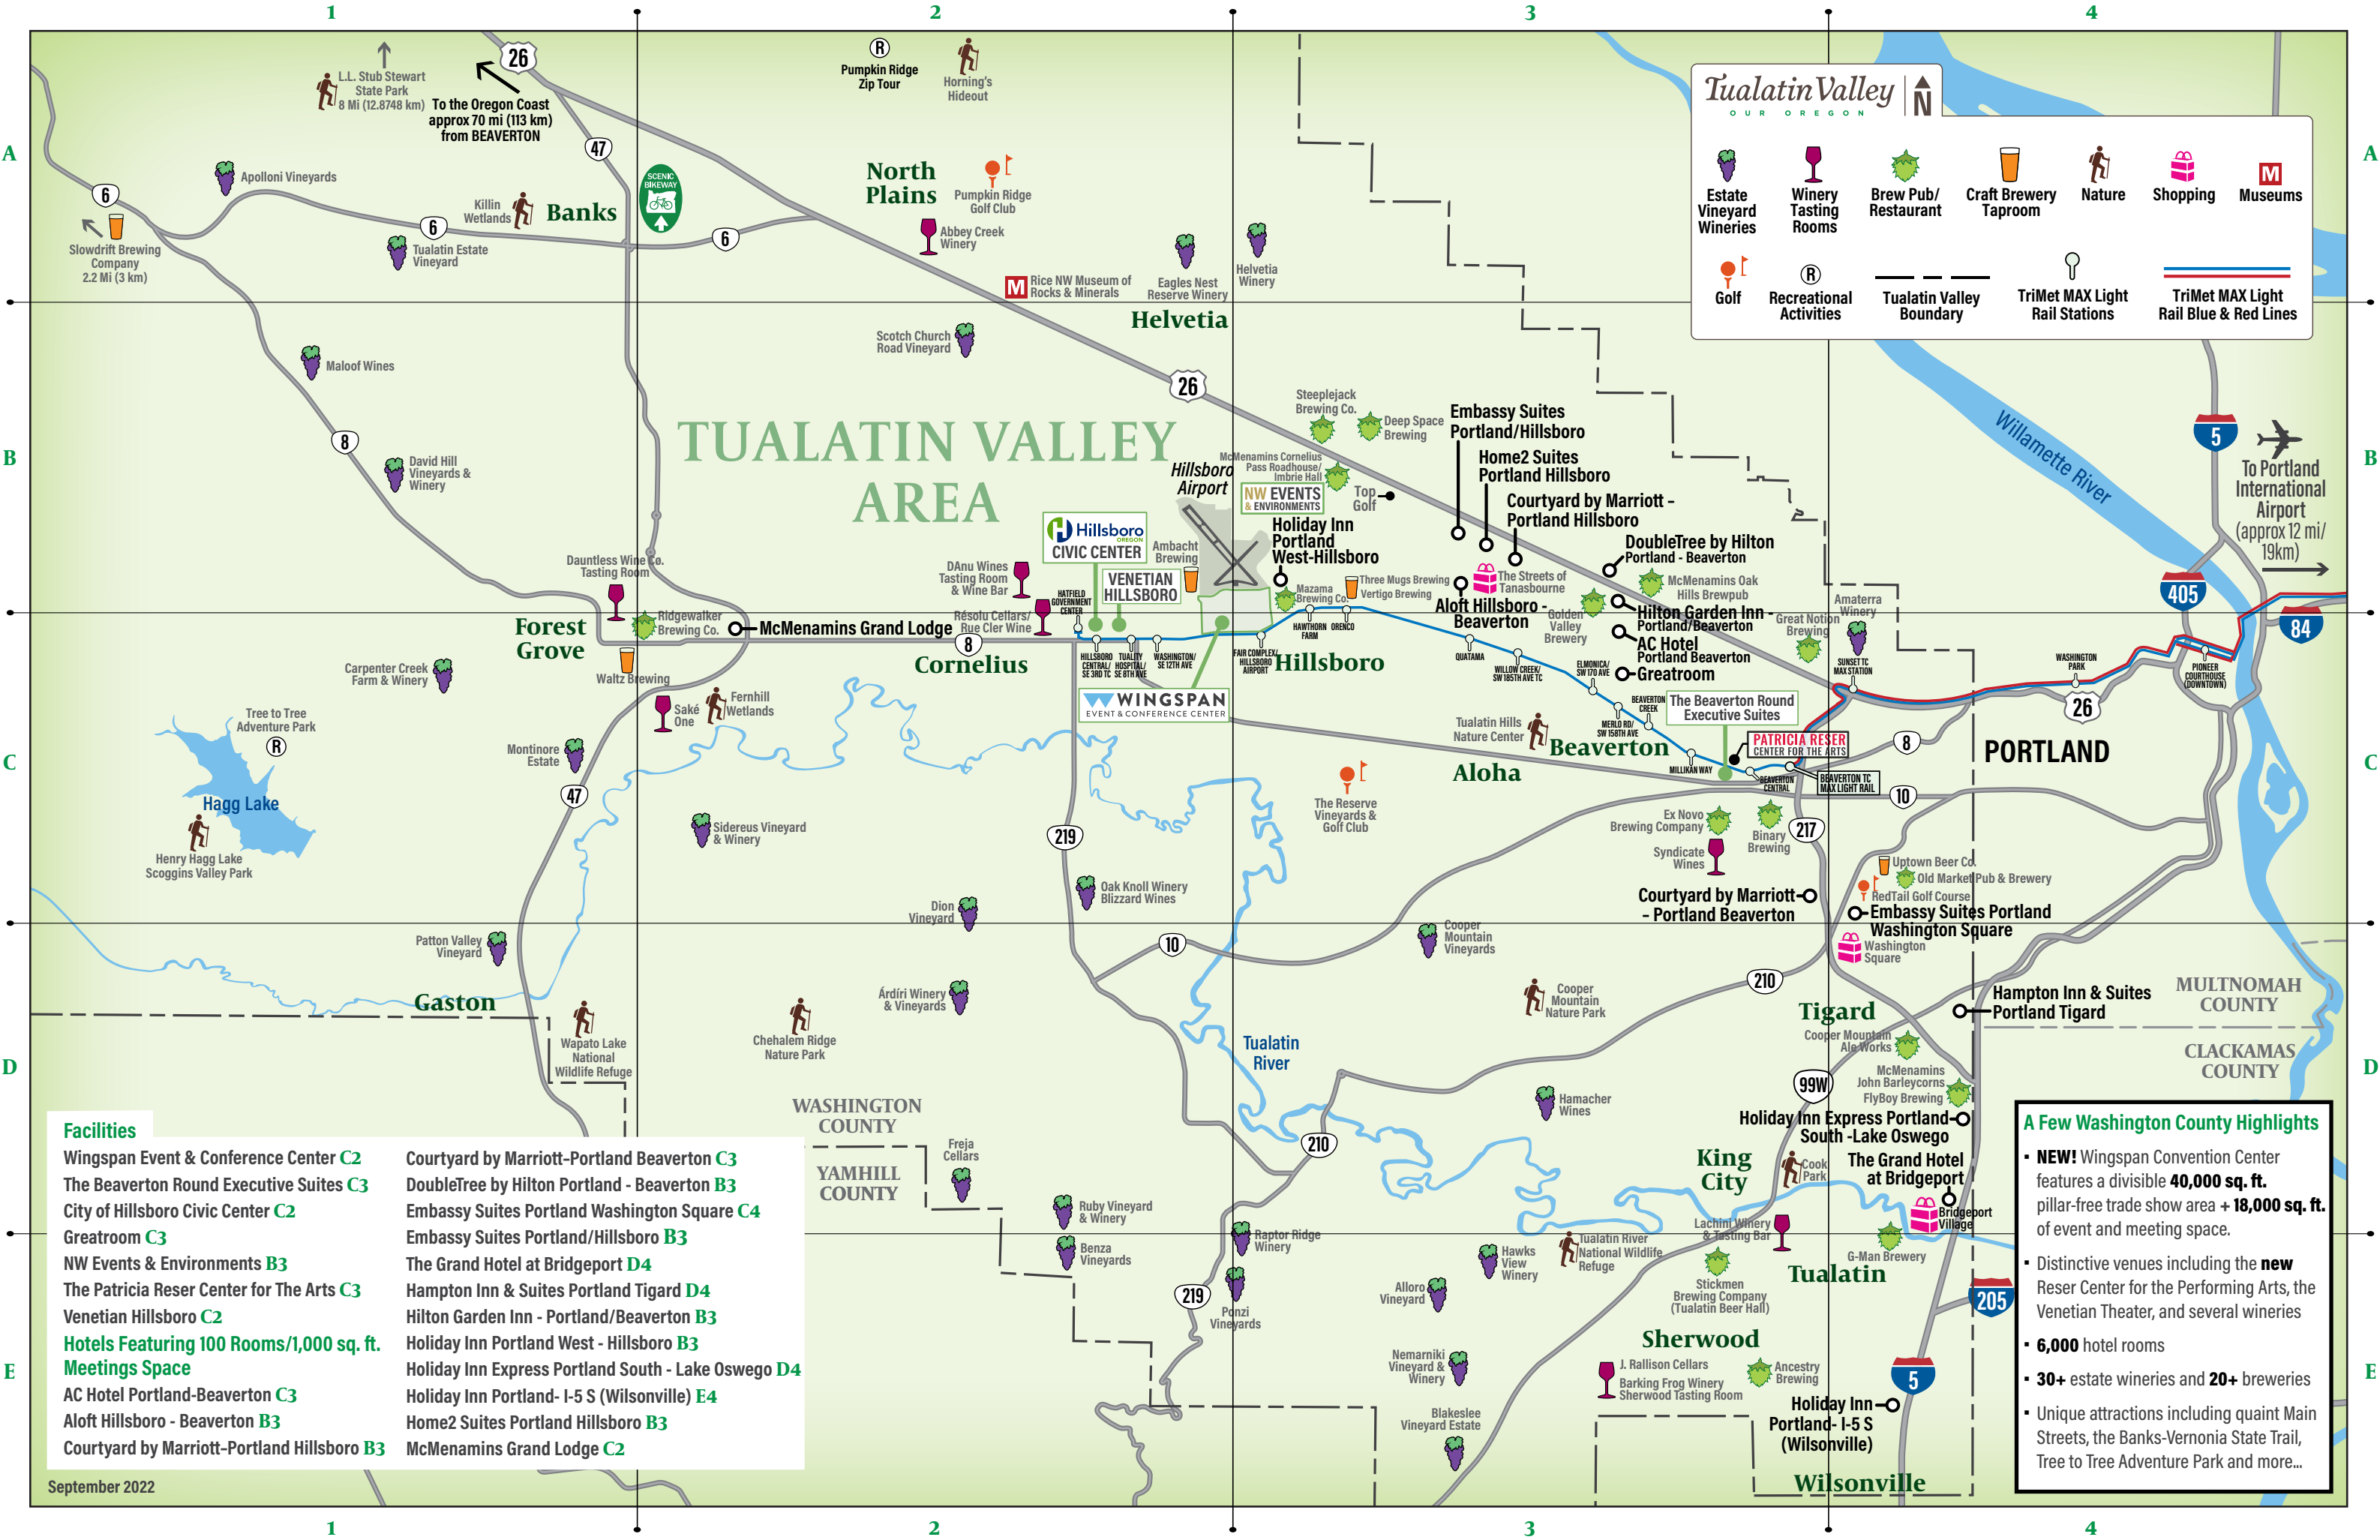

Washington County Visitors Association  
12725 SW Millikan Way, Suite 210 Beaverton, OR 97005  
[tualatinvalley.org](http://tualatinvalley.org)

**Tualatin Valley**  
OUR OREGON

Estate Vineyard Wineries  
 Winery Tasting Rooms  
 Brew Pub/Restaurant  
 Craft Brewery Taproom  
 Nature  
 Shopping  
 Museums  
 Golf  
 Recreational Activities  
 Tualatin Valley Boundary  
 TriMet MAX Light Rail Stations  
 TriMet MAX Light Rail Blue & Red Lines

- Facilities**
- Wingspan Event & Conference Center **C2**
  - The Beaverton Round Executive Suites **C3**
  - City of Hillsboro Civic Center **C2**
  - Greatroom **C3**
  - NW Events & Environments **B3**
  - The Patricia Reser Center for The Arts **C3**
  - Venetian Hillsboro **C2**
  - Hotels Featuring 100 Rooms/1,000 sq. ft. Meetings Space**
  - AC Hotel Portland-Beaverton **C3**
  - Aloft Hillsboro - Beaverton **B3**
  - Courtyard by Marriott-Portland Hillsboro **B3**

- Courtyard by Marriott-Portland Beaverton **C3**
- DoubleTree by Hilton Portland - Beaverton **B3**
- Embassy Suites Portland Washington Square **C4**
- Embassy Suites Portland/Hillsboro **B3**
- The Grand Hotel at Bridgeport **D4**
- Hampton Inn & Suites Portland Tigard **D4**
- Hilton Garden Inn - Portland/Beaverton **B3**
- Holiday Inn Portland West - Hillsboro **B3**
- Holiday Inn Express Portland South - Lake Oswego **D4**
- Holiday Inn Portland- I-5 S (Wilsonville) **E4**
- Home2 Suites Portland Hillsboro **B3**
- McMenamins Grand Lodge **C2**

**A Few Washington County Highlights**

- NEW!** Wingspan Convention Center features a divisible **40,000 sq. ft.** pillar-free trade show area + **18,000 sq. ft.** of event and meeting space.
- Distinctive venues including the **new** Reser Center for the Performing Arts, the Venetian Theater, and several wineries
- 6,000** hotel rooms
- 30+** estate wineries and **20+** breweries
- Unique attractions including quaint Main Streets, the Banks-Vernonia State Trail, Tree to Tree Adventure Park and more...